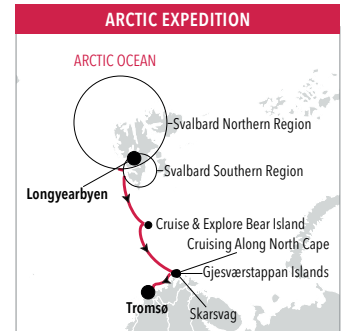

ARCTIC & GREENLAND – AWE-INSPIRING DISCOVERY

Zodiac landings in Svalbard

SAMPLE 9 DAY ITINERARY

LONGYEARBYEN TO TROMSØ

Voyage N. **E4220629009**

Silver Cloud

COUNTRIES: Norway

DATE	DAYS	VOYAGE	FROM/TO	SHIP	OFFER	DOOR-TO-DOOR ALL-INCLUSIVE FARE FROM	PORT-TO-PORT ALL-INCLUSIVE FARE FROM
2022 ARCTIC & GREENLAND VOYAGES							
14 Jun 2022	9	E4220614009	Tromsø to Longyearbyen	Silver Cloud		€10.000	-
23 Jun 2022	6	E4220623006	Longyearbyen Roundtrip	Silver Cloud	*	€6.900	€5.150
29 Jun 2022	9	E4220629009	Longyearbyen to Tromsø	Silver Cloud		€9.100	-
11 Jul 2022	9	E4220711009	Tromsø to Longyearbyen	Silver Cloud		€9.100	-
11 Jul 2022	10	WI220711010	Tromsø to Reykjavik	Silver Wind	*	€11.000	-
20 Jul 2022	6	E4220720006	Longyearbyen Roundtrip	Silver Cloud	*	€6.700	€4.950
21 Jul 2022	11	WI220721011	Reykjavik to Kangerlussuaq	Silver Wind	*	€12.100	-
26 Jul 2022	6	E4220726006	Longyearbyen Roundtrip	Silver Cloud	*	€6.200	€4.950
01 Aug 2022	14	E4220801014	Longyearbyen to Reykjavik	Silver Cloud		€14.600	-
01 Aug 2022	7	WI220801007	Kangerlussuaq Roundtrip	Silver Wind	*	€8.400	-
08 Aug 2022	16	WI220808016	Kangerlussuaq Roundtrip	Silver Wind	*	€16.300	-