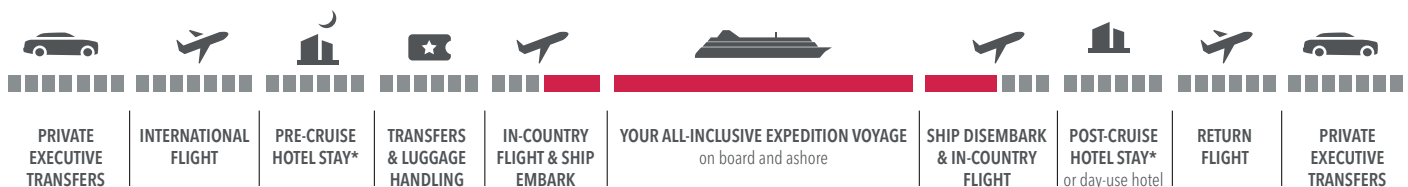

YOUR DOOR-TO-DOOR ALL-INCLUSIVE EXPEDITION PACKAGE

*depending on Silversea's air programme flight schedule

TERMS AND CONDITIONS: All fares, savings, offers, programmes and itineraries are subject to change without notice. Any fares shown are per guest, based on double-occupancy. Additional restrictions may apply. Silversea reserves the right to correct any errors or omissions. Visit www.silversea.com/terms-and-conditions for full offer details and complete Terms and Conditions. This document may contain inadvertent technical or factual inaccuracies and typographical errors. Silversea reserves the right to correct errors and omissions at any time without prior notice, and to cancel any offered product, service, programme, reward, savings, credit, amenity, etc. in the event of any error or omission in the description, including pricing and availability.

FREE SUITE-UPGRADE PROMOTION: Promotion valid on new, individual bookings made between 26 January and 28 February 2022. Guests benefit from a free suite upgrade to the upper category on voyages E4220623006, WI220711010, E4220720006, WI220721011, E4220726006, WI220801007 and WI220808016. Suite categories entitled for a free upgrade are valid for all occupancies and guests in the booked suite. Available suite upgrades for the Silver Cloud voyages are: from Vista to Veranda and from Veranda to midship Veranda suites. Available suite upgrades for the Silver Wind voyages are: from Vista to Classic Veranda and from Classic Veranda to Deluxe Veranda suites. Combinable with all public promotions. Port to Port Fare, Future Cruise Credits, voyage to voyage re-bookings and groups do not qualify. Cancel and re-books do not qualify. The promotion is capacity controlled and can be removed at any time. Single supplements apply and vary by voyage. Combinable with available pre/post land programs. Other restrictions may apply. Ships' registry: Bahamas.